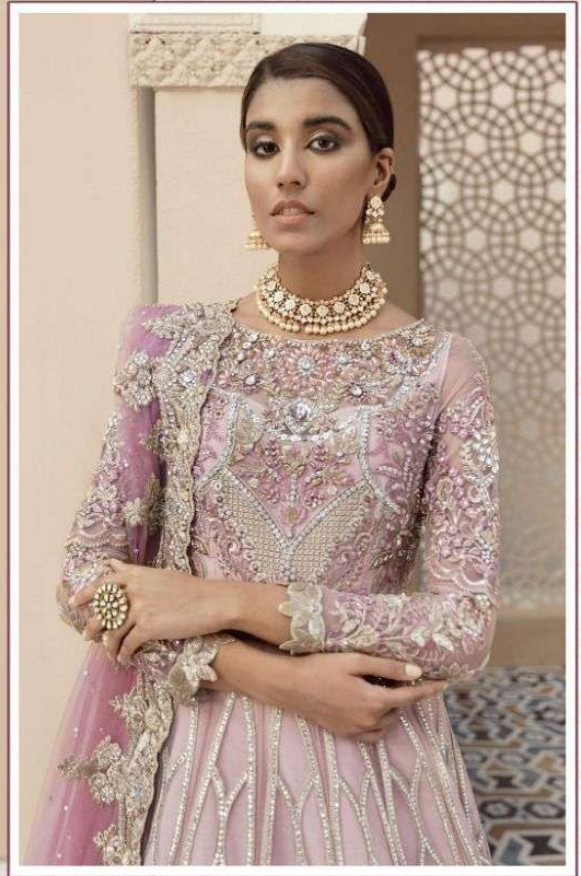

TOP:- NET
DUPATTA:- NET
BOTTOM / INNER:- SANTOON

S-405

Net Embroidered Dupatta

Emb Sleeves

Heavy Emb Front

Bottom

Shree FAB